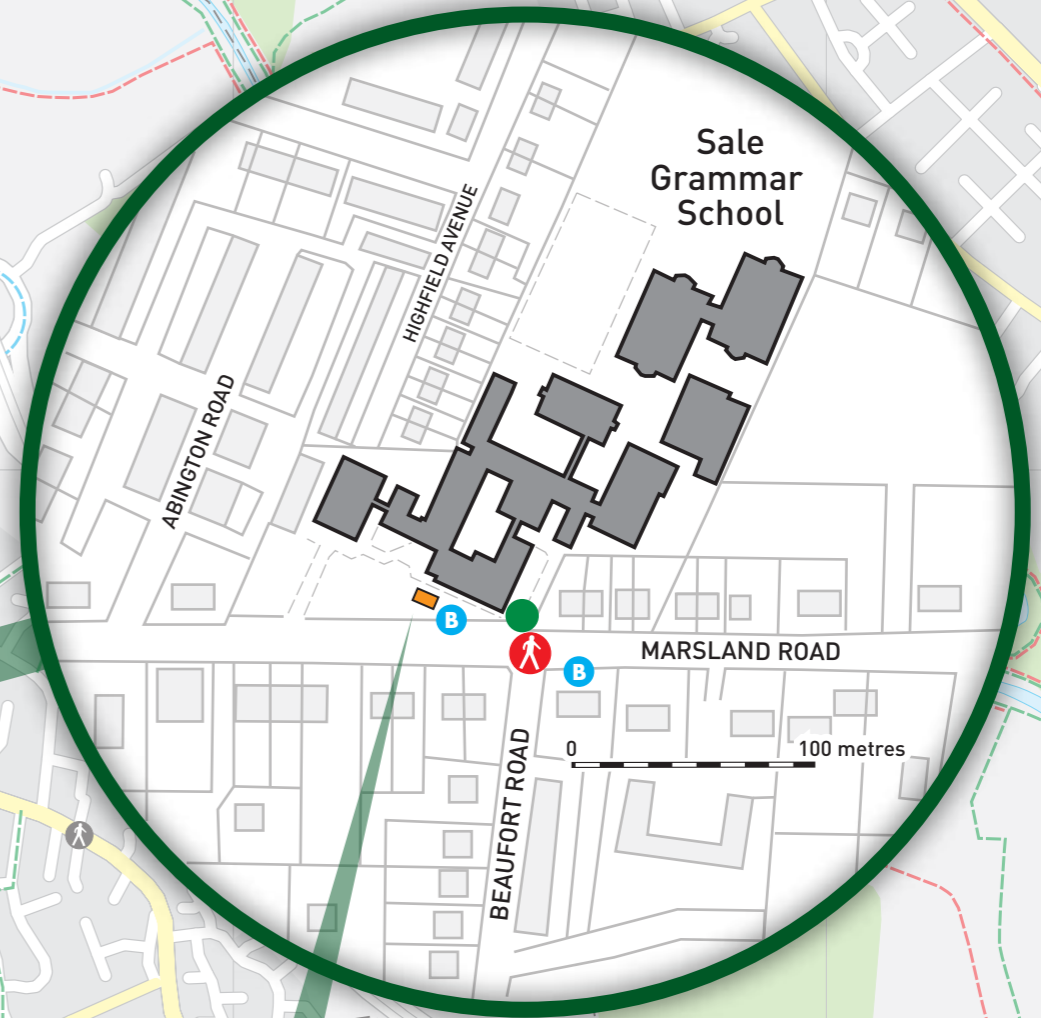

Public Transport

The School's closest public transport links and services

99 -Public Service
266-Public Service

741/41- School Bus Service
750/761- School Bus Service
717- School Bus Service

Brooklands Metro Station
approx- 5 minute walk

Key to symbols

- School Crossing Patrol (SCP)
- Pedestrian Crossing
- Pedestrian Crossing with SCP
- Bus Stop
- Traffic Free Cycle route
- On Road Cycle route
- Footpath
- 1.5km walking zone (approx. 20 minutes)
- Cycle storage
- Major bus routes
- Main Pedestrian entrance(s)