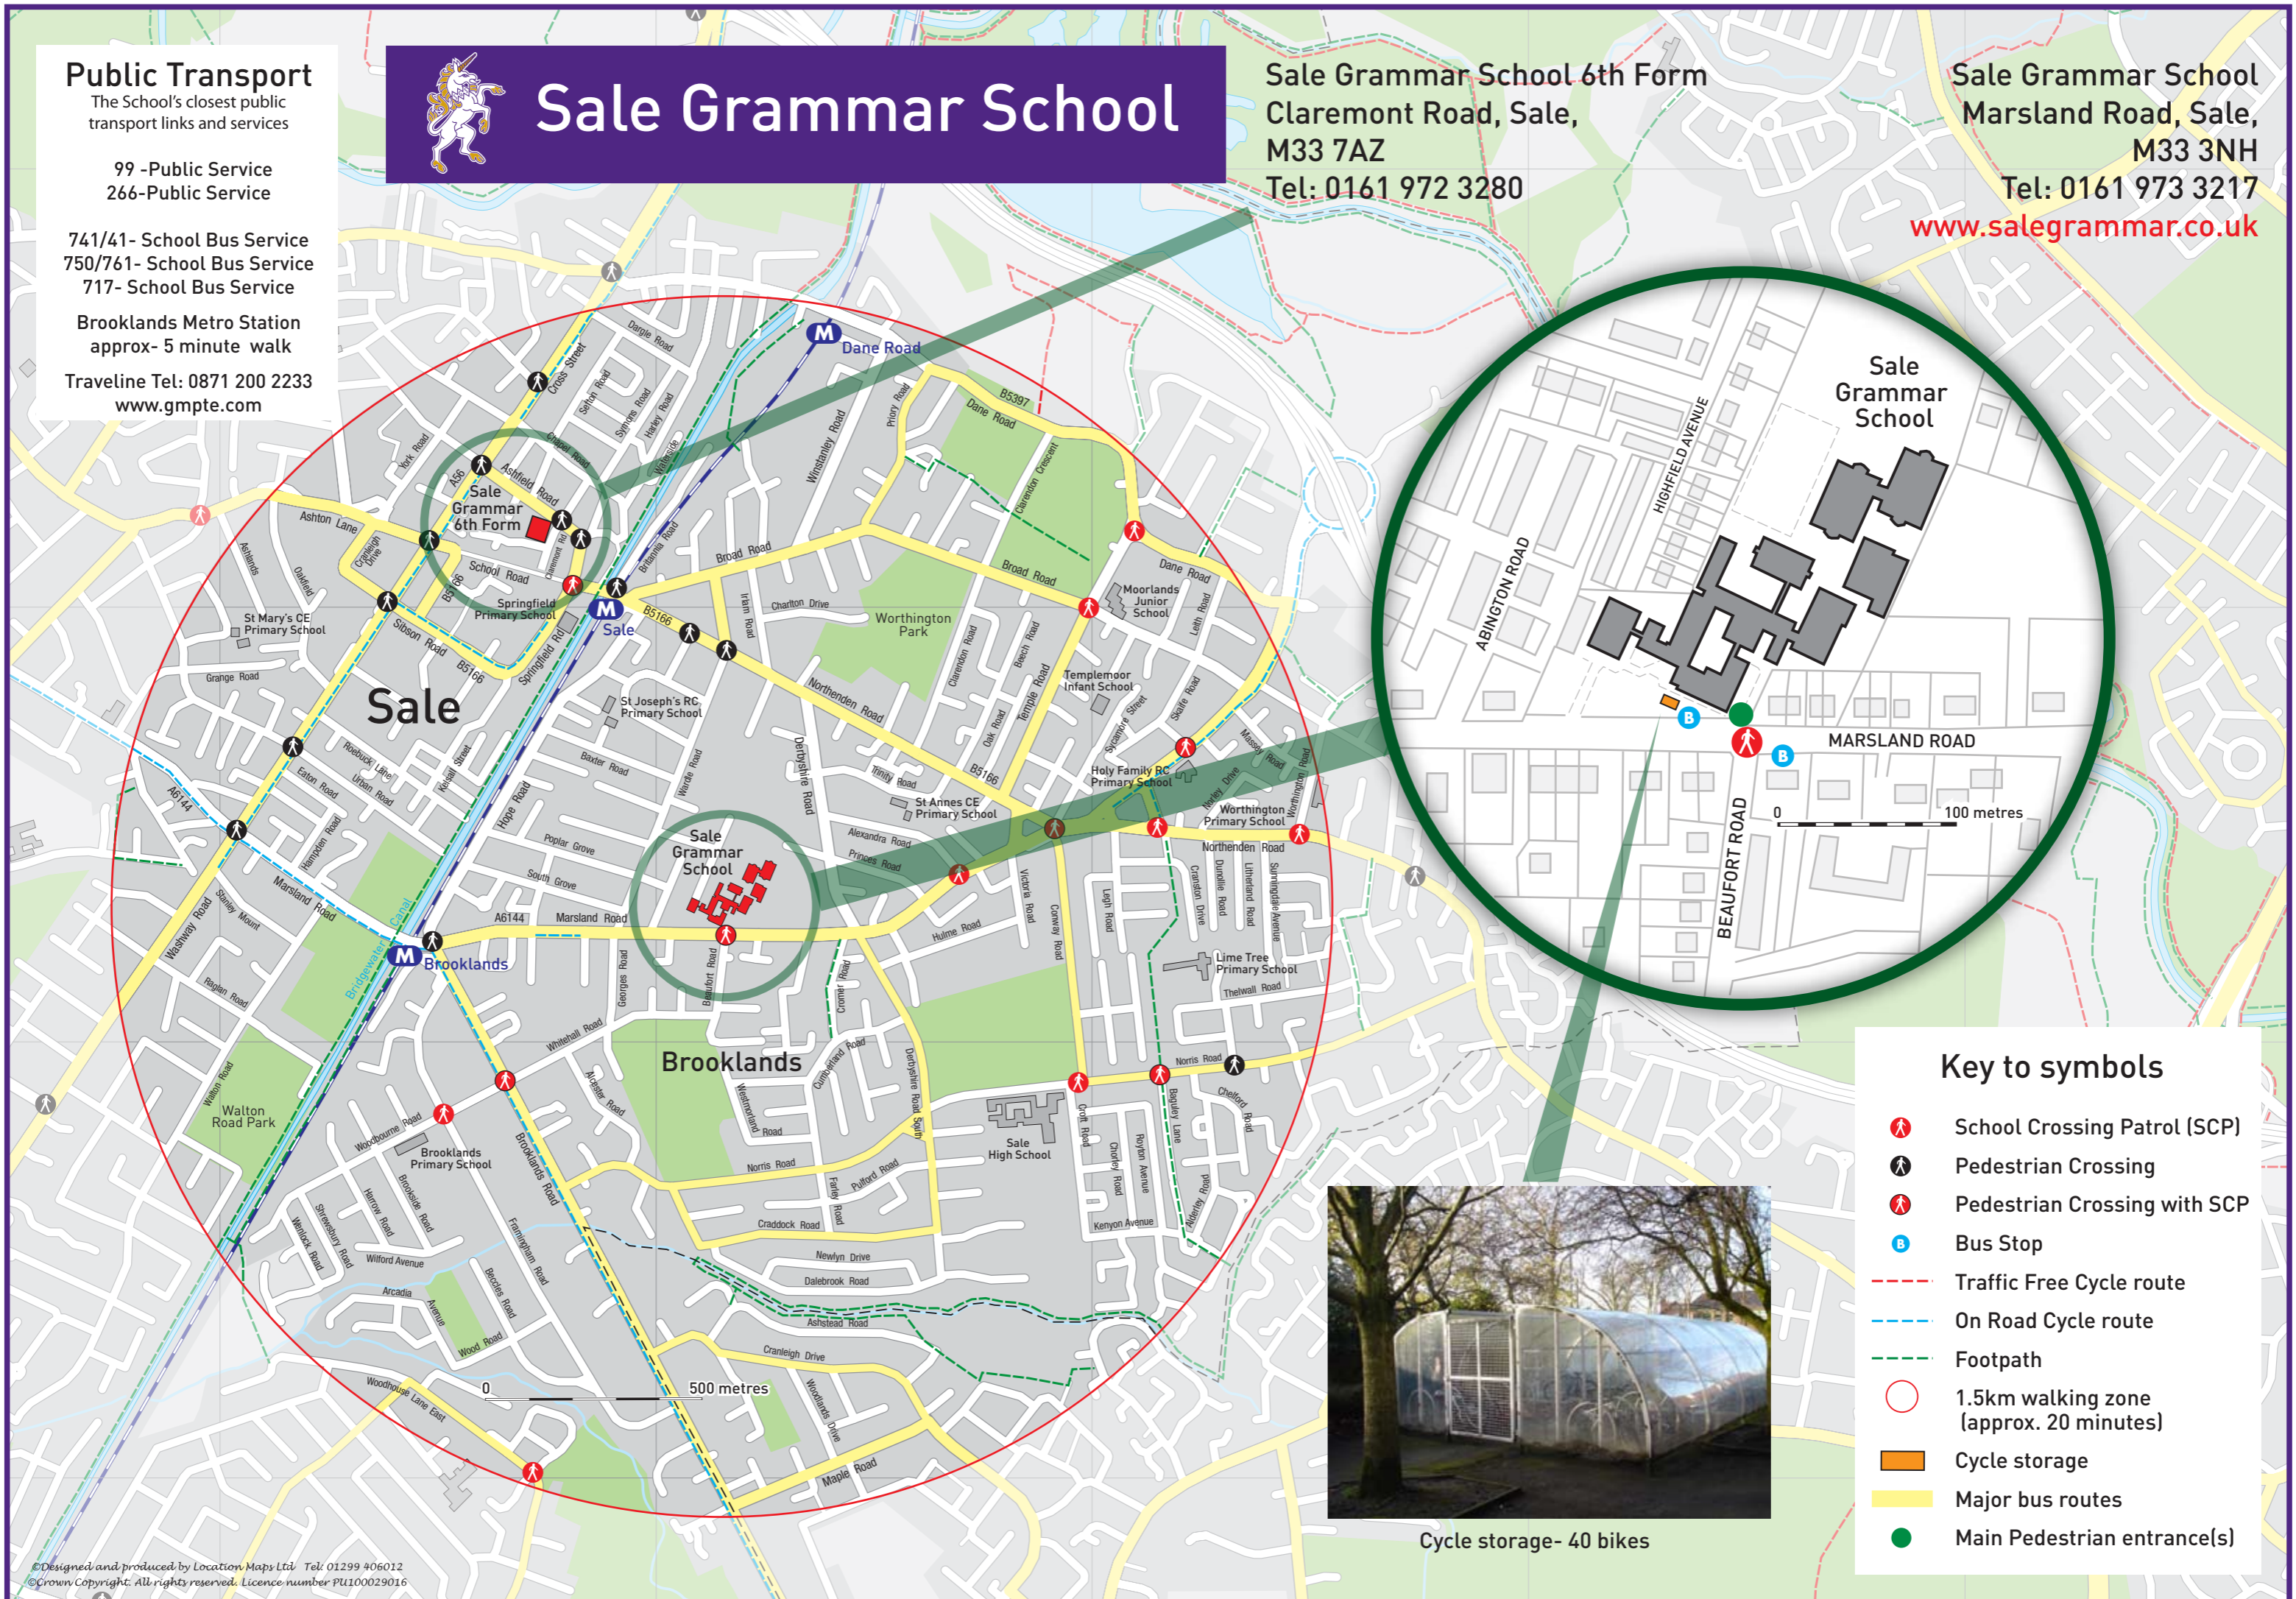

Public Transport

The School's closest public transport links and services

99 -Public Service
266-Public Service

741/41- School Bus Service
750/761- School Bus Service
717- School Bus Service

Brooklands Metro Station
approx- 5 minute walk

Key to symbols

- School Crossing Patrol (SCP)
- Pedestrian Crossing
- Pedestrian Crossing with SCP
- Bus Stop
- Traffic Free Cycle route
- On Road Cycle route
- Footpath
- 1.5km walking zone (approx. 20 minutes)
- Cycle storage
- Major bus routes
- Main Pedestrian entrance(s)